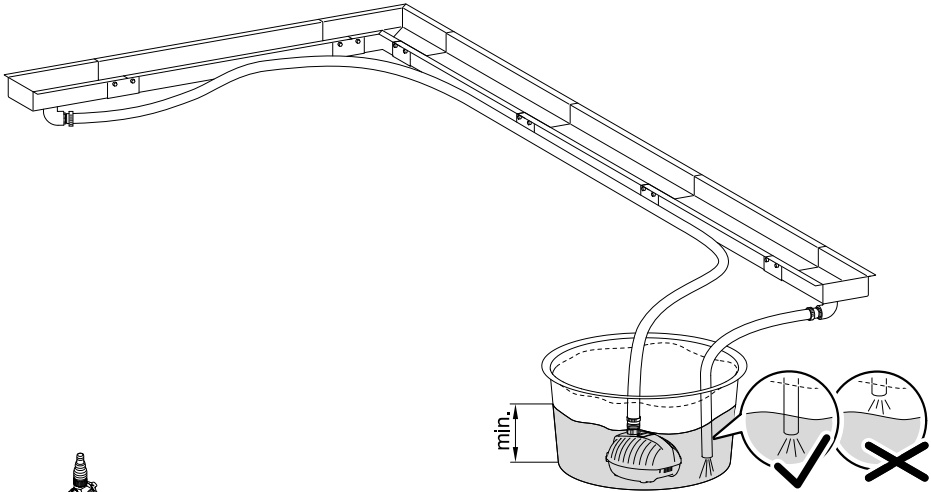

51162

50789

Aquarius Fountain Set 2500

WR 80

	2x 	4x 	1x 	l = 8 m Ø = 1" 	
 min. 30 mm 	5 l	24 l	3 l	4 l	x = 36 l
max. 70 mm 	11 l	56 l	7 l	4 l	x = 78 l

Aquarius Fountain Set 2500

WR 100

	2x 	10x 	$l = 12\text{ m}$ $\varnothing = 1''$ 	
 min. 30 mm 	5 l	60 l	6 l	71 l (x)
max. 70 mm 	11 l	140 l	6 l	157 l (x)

Aquarius Fountain Set 2500

WR 60

	2x 	1x 	$l = 5\text{ m}$ $\varnothing = 1''$ 	
 min. 30 mm 	5 l	6 l	2.5 l	13.5 l (x)
max. 70 mm 	11 l	14 l	2.5 l	27.5 l (x)

Aquarius Fountain
Set 2500

WR 60

	2x 	2x 	1x 	l = 6 m Ø = 1" 	
 min. 30 mm	5 l +	12 l +	3 l +	3 l =	23 l (x)
max. 70 mm	11 l +	28 l +	7 l +	3 l =	49 l (x)