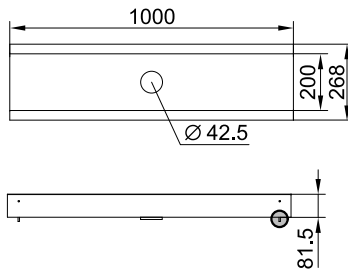

50781

50809

50789

50800

51162

50801

50800

50781
50809

51162

50789

Aquarius Fountain Set 2500

WR 80

	2x 	4x 	1x 	l = 8 m Ø = 1" 	
 min. 30 mm 	5 l	24 l	3 l	4 l	x = 36 l
max. 70 mm 	11 l	56 l	7 l	4 l	x = 78 l

Aquarius Fountain Set 2500

WR 100

	2x 	10x 	$l = 12\text{ m}$ $\varnothing = 1''$ 	
 min. 30 mm 	5 l	60 l	6 l	71 l (x)
max. 70 mm 	11 l	140 l	6 l	157 l (x)

Aquarius Fountain Set 2500

WR 60

	2x 	1x 	$l = 5\text{ m}$ $\varnothing = 1''$ 	
 min. 30 mm 	5 l	6 l	2.5 l	13.5 l (x)
max. 70 mm 	11 l	14 l	2.5 l	27.5 l (x)

Aquarius Fountain
Set 2500

WR 60

	2x 	2x 	1x 	l = 6 m Ø = 1" 	
 min. 30 mm	5 l +	12 l +	3 l +	3 l =	23 l (x)
max. 70 mm	11 l +	28 l +	7 l +	3 l =	49 l (x)