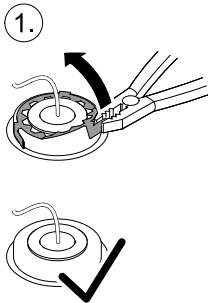

51162

50789

Aquarius Fountain Set 2500

WR 80

	2x 	4x 	1x 	l = 8 m Ø = 1" 	
 min. 30 mm 	5 l	24 l	3 l	4 l	x = 36 l
max. 70 mm 	11 l	56 l	7 l	4 l	x = 78 l

Aquarius Fountain Set 2500

WR 100

	2x 	10x 	$l = 12\text{ m}$ $\varnothing = 1''$ 	
 min. 30 mm 	5 l	60 l	6 l	71 l (x)
max. 70 mm 	11 l	140 l	6 l	157 l (x)

Aquarius Fountain Set 2500

WR 60

	2x 	1x 	$l = 5\text{ m}$ $\varnothing = 1''$ 	
 min. 30 mm 	5 l	6 l	2.5 l	13.5 l (x)
max. 70 mm 	11 l	14 l	2.5 l	27.5 l (x)

Aquarius Fountain
Set 2500

WR 60

	2x 	2x 	1x 	l = 6 m Ø = 1" 	
 min. 30 mm	5 l +	12 l +	3 l +	3 l =	23 l (x)
max. 70 mm	11 l +	28 l +	7 l +	3 l =	49 l (x)