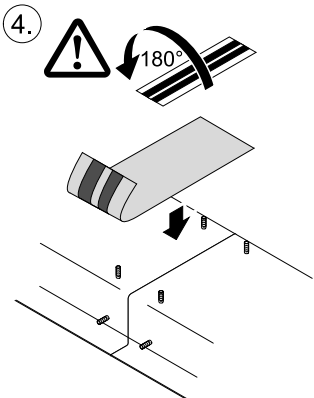

51162

50789

Aquarius Fountain Set 2500

WR 80

	2x 	4x 	1x 	l = 8 m Ø = 1" 	
 min. 30 mm 	5 l	24 l	3 l	4 l	x = 36 l
max. 70 mm 	11 l	56 l	7 l	4 l	x = 78 l

Aquarius Fountain Set 2500

WR 100

	2x 	10x 	$l = 12\text{ m}$ $\varnothing = 1''$ 	
 min. 30 mm 	5 l	60 l	6 l	71 l (x)
max. 70 mm 	11 l	140 l	6 l	157 l (x)

Aquarius Fountain Set 2500

WR 60

	2x 	1x 	$l = 5\text{ m}$ $\varnothing = 1''$ 	
 min. 30 mm 	5 l	6 l	2.5 l	13.5 l (x)
max. 70 mm 	11 l	14 l	2.5 l	27.5 l (x)

Aquarius Fountain
Set 2500

WR 60

	2x 	2x 	1x 	l = 6 m Ø = 1" 	
 min. 30 mm	5 l +	12 l +	3 l +	3 l =	23 l (x)
max. 70 mm	11 l +	28 l +	7 l +	3 l =	49 l (x)