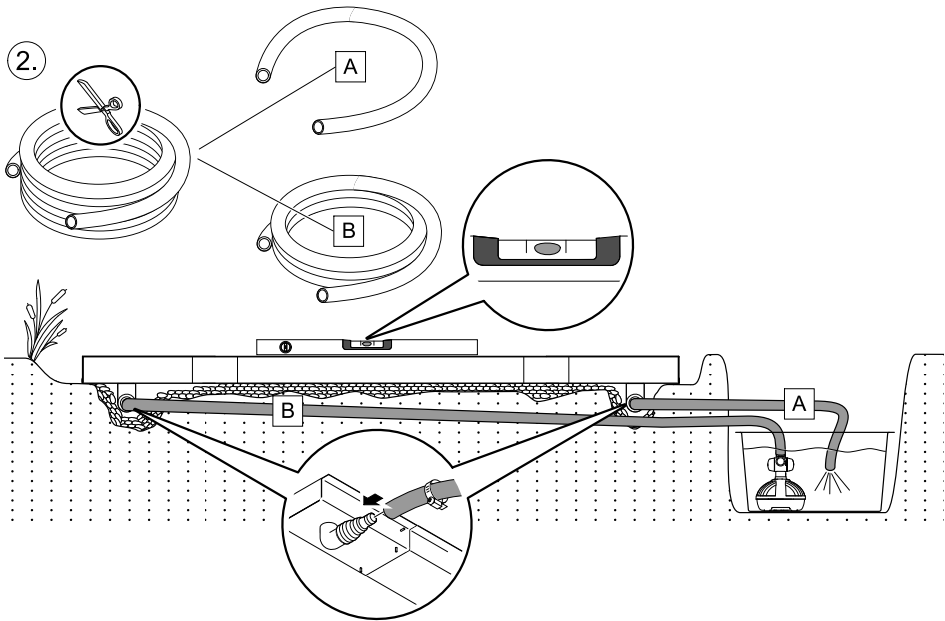

51162

50789

Aquarius Fountain Set 2500

WR 80

	2x 	4x 	1x 	l = 8 m Ø = 1" 	
 min. 30 mm 	5 l	24 l	3 l	4 l	x = 36 l
max. 70 mm 	11 l	56 l	7 l	4 l	x = 78 l

Aquarius Fountain Set 2500

WR 100

	2x 	10x 	$l = 12\text{ m}$ $\varnothing = 1''$ 	
 min. 30 mm 	5 l	60 l	6 l	71 l (x)
max. 70 mm 	11 l	140 l	6 l	157 l (x)

Aquarius Fountain Set 2500

WR 60

	2x 	1x 	$l = 5\text{ m}$ $\varnothing = 1''$ 	
 min. 30 mm 	5 l	6 l	2.5 l	13.5 l (x)
max. 70 mm 	11 l	14 l	2.5 l	27.5 l (x)

Aquarius Fountain
Set 2500

WR 60

	2x 	2x 	1x 	l = 6 m Ø = 1" 	
 min. 30 mm	5 l +	12 l +	3 l +	3 l =	23 l (x)
max. 70 mm	11 l +	28 l +	7 l +	3 l =	49 l (x)