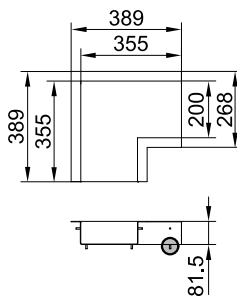

50781

50809

50789

50800

51162

50801

50800

50781
50809

51162

50789

Aquarius Fountain Set 2500

WR 80

	2x 	4x 	1x 	l = 8 m Ø = 1" 	
 min. 30 mm 	5 l	24 l	3 l	4 l	x = 36 l
max. 70 mm 	11 l	56 l	7 l	4 l	x = 78 l

Aquarius Fountain Set 2500

WR 100

	2x 	10x 	$l = 12\text{ m}$ $\varnothing = 1''$ 	
 min. 30 mm 	5 l	60 l	6 l	71 l (x)
max. 70 mm 	11 l	140 l	6 l	157 l (x)

Aquarius Fountain Set 2500

WR 60

	2x 	1x 	$l = 5\text{ m}$ $\varnothing = 1''$ 	
 min. 30 mm 	5 l	6 l	2.5 l	13.5 l (x)
max. 70 mm 	11 l	14 l	2.5 l	27.5 l (x)

Aquarius Fountain
Set 2500

WR 60

	2x 	2x 	1x 	l = 6 m Ø = 1" 	
 min. 30 mm	5 l +	12 l +	3 l +	3 l =	23 l (x)
max. 70 mm	11 l +	28 l +	7 l +	3 l =	49 l (x)