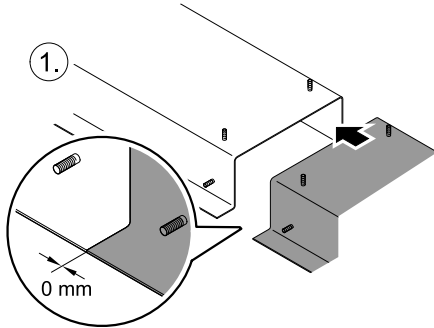

51162

50789

Aquarius Fountain Set 2500

WR 80

	2x 	4x 	1x 	l = 8 m Ø = 1" 	
 min. 30 mm 	5 l	24 l	3 l	4 l	x = 36 l
max. 70 mm 	11 l	56 l	7 l	4 l	x = 78 l

Aquarius Fountain Set 2500

WR 100

	2x 	10x 	$l = 12\text{ m}$ $\varnothing = 1''$ 	
 min. 30 mm 	5 l	60 l	6 l	71 l (x)
max. 70 mm 	11 l	140 l	6 l	157 l (x)

Aquarius Fountain Set 2500

WR 60

	2x 	1x 	$l = 5\text{ m}$ $\varnothing = 1''$ 	
 min. 30 mm 	5 l	6 l	2.5 l	13.5 l (x)
max. 70 mm 	11 l	14 l	2.5 l	27.5 l (x)

Aquarius Fountain
Set 2500

WR 60

	2x 	2x 	1x 	l = 6 m Ø = 1" 	
 min. 30 mm	5 l +	12 l +	3 l +	3 l =	23 l (x)
max. 70 mm	11 l +	28 l +	7 l +	3 l =	49 l (x)