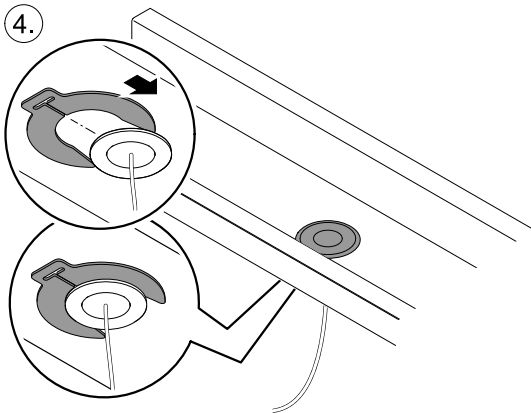

51162

50789

Aquarius Fountain Set 2500

WR 80

	2x 	4x 	1x 	l = 8 m Ø = 1" 	
 min. 30 mm 	5 l	24 l	3 l	4 l	x = 36 l
max. 70 mm 	11 l	56 l	7 l	4 l	x = 78 l

Aquarius Fountain Set 2500

WR 100

	2x 	10x 	$l = 12\text{ m}$ $\varnothing = 1''$ 	
 min. 30 mm 	5 l	60 l	6 l	71 l (x)
max. 70 mm 	11 l	140 l	6 l	157 l (x)

Aquarius Fountain Set 2500

WR 60

	2x 	1x 	$l = 5\text{ m}$ $\varnothing = 1''$ 	
 min. 30 mm 	5 l	6 l	2.5 l	13.5 l (x)
max. 70 mm 	11 l	14 l	2.5 l	27.5 l (x)

Aquarius Fountain
Set 2500

WR 60

	2x 	2x 	1x 	l = 6 m Ø = 1" 	
 min. 30 mm	5 l +	12 l +	3 l +	3 l =	23 l (x)
max. 70 mm	11 l +	28 l +	7 l +	3 l =	49 l (x)