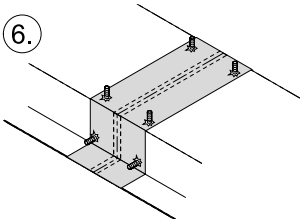

51162

50789

Aquarius Fountain Set 2500

WR 80

	2x 	4x 	1x 	l = 8 m Ø = 1" 	
 min. 30 mm 	5 l	24 l	3 l	4 l	x = 36 l
max. 70 mm 	11 l	56 l	7 l	4 l	x = 78 l

Aquarius Fountain Set 2500

WR 100

	2x 	10x 	$l = 12\text{ m}$ $\varnothing = 1''$ 	
 min. 30 mm 	5 l	60 l	6 l	71 l (x)
max. 70 mm 	11 l	140 l	6 l	157 l (x)

Aquarius Fountain Set 2500

WR 60

	2x 	1x 	$l = 5\text{ m}$ $\varnothing = 1''$ 	
 min. 30 mm 	5 l	6 l	2.5 l	13.5 l (x)
max. 70 mm 	11 l	14 l	2.5 l	27.5 l (x)

Aquarius Fountain
Set 2500

WR 60

	2x 	2x 	1x 	l = 6 m Ø = 1" 	
 min. 30 mm	5 l +	12 l +	3 l +	3 l =	23 l (x)
max. 70 mm	11 l +	28 l +	7 l +	3 l =	49 l (x)