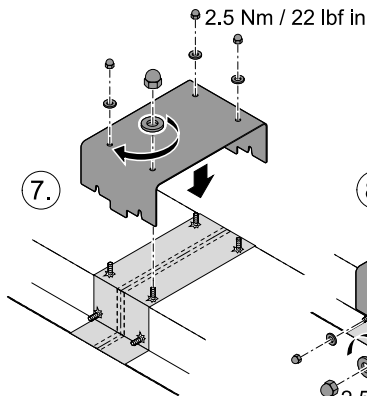

51162

50789

Aquarius Fountain Set 2500

WR 80

	2x 	4x 	1x 	l = 8 m Ø = 1" 	
 min. 30 mm 	5 l	24 l	3 l	4 l	x = 36 l
max. 70 mm 	11 l	56 l	7 l	4 l	x = 78 l

Aquarius Fountain Set 2500

WR 100

	2x 	10x 	$l = 12\text{ m}$ $\varnothing = 1''$ 	
 min. 30 mm 	5 l	60 l	6 l	71 l (x)
max. 70 mm 	11 l	140 l	6 l	157 l (x)

Aquarius Fountain Set 2500

WR 60

	2x 	1x 	$l = 5\text{ m}$ $\varnothing = 1''$ 	
 min. 30 mm 	5 l	6 l	2.5 l	13.5 l (x)
max. 70 mm 	11 l	14 l	2.5 l	27.5 l (x)

Aquarius Fountain
Set 2500

WR 60

	2x 	2x 	1x 	l = 6 m Ø = 1" 	
 min. 30 mm	5 l +	12 l +	3 l +	3 l =	23 l (x)
max. 70 mm	11 l +	28 l +	7 l +	3 l =	49 l (x)