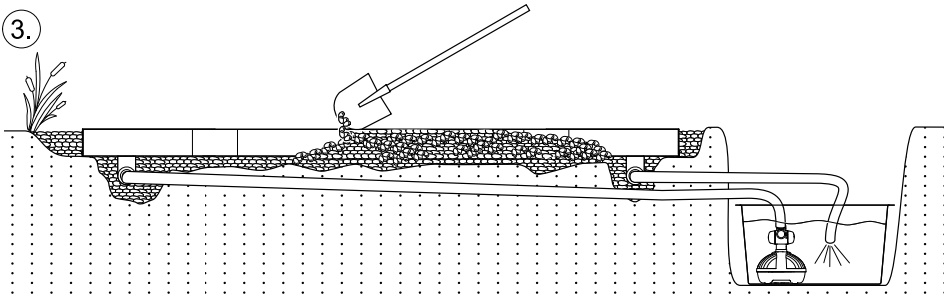

51162

50789

Aquarius Fountain Set 2500

WR 80

	2x 	4x 	1x 	l = 8 m Ø = 1" 	
 min. 30 mm 	5 l	24 l	3 l	4 l	x = 36 l
max. 70 mm 	11 l	56 l	7 l	4 l	x = 78 l

Aquarius Fountain Set 2500

WR 100

	2x 	10x 	$l = 12\text{ m}$ $\varnothing = 1''$ 	
 min. 30 mm 	5 l	60 l	6 l	71 l (x)
max. 70 mm 	11 l	140 l	6 l	157 l (x)

Aquarius Fountain Set 2500

WR 60

	2x 	1x 	$l = 5\text{ m}$ $\varnothing = 1''$ 	
 min. 30 mm 	5 l	6 l	2.5 l	13.5 l (x)
max. 70 mm 	11 l	14 l	2.5 l	27.5 l (x)

Aquarius Fountain
Set 2500

WR 60

	2x 	2x 	1x 	l = 6 m Ø = 1" 	
 min. 30 mm	5 l +	12 l +	3 l +	3 l =	23 l (x)
max. 70 mm	11 l +	28 l +	7 l +	3 l =	49 l (x)