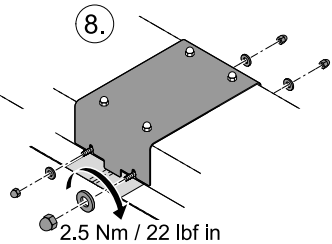

51162

50789

Aquarius Fountain Set 2500

WR 80

	2x 	4x 	1x 	l = 8 m Ø = 1" 	
 min. 30 mm 	5 l	24 l	3 l	4 l	x = 36 l
max. 70 mm 	11 l	56 l	7 l	4 l	x = 78 l

Aquarius Fountain Set 2500

WR 100

	2x 	10x 	$l = 12\text{ m}$ $\varnothing = 1''$ 	
 min. 30 mm 	5 l	60 l	6 l	71 l (x)
max. 70 mm 	11 l	140 l	6 l	157 l (x)

Aquarius Fountain Set 2500

WR 60

	2x 	1x 	$l = 5\text{ m}$ $\varnothing = 1''$ 	
 min. 30 mm 	5 l	6 l	2.5 l	13.5 l (x)
max. 70 mm 	11 l	14 l	2.5 l	27.5 l (x)

Aquarius Fountain
Set 2500

WR 60

	2x 	2x 	1x 	l = 6 m Ø = 1" 	
 min. 30 mm	5 l +	12 l +	3 l +	3 l =	23 l (x)
max. 70 mm	11 l +	28 l +	7 l +	3 l =	49 l (x)