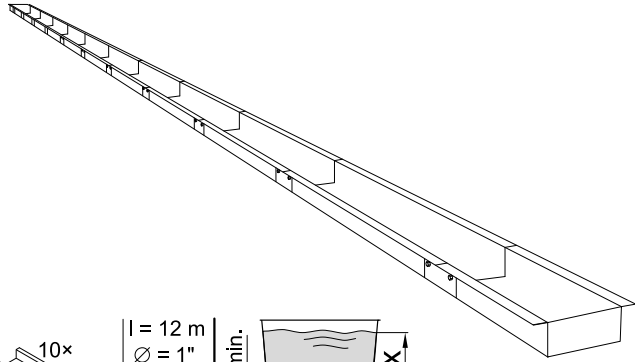

51162

50789

Aquarius Fountain Set 2500

WR 80

	2x 	4x 	1x 	l = 8 m Ø = 1" 	
 min. 30 mm 	5 l	24 l	3 l	4 l	x = 36 l
max. 70 mm 	11 l	56 l	7 l	4 l	x = 78 l

Aquarius Fountain Set 2500

WR 100

	2x 	10x 	$l = 12\text{ m}$ $\varnothing = 1''$ 	
 min. 30 mm 	5 l	60 l	6 l	71 l (x)
max. 70 mm 	11 l	140 l	6 l	157 l (x)

Aquarius Fountain Set 2500

WR 60

	2x 	1x 	$l = 5\text{ m}$ $\varnothing = 1''$ 	
 min. 30 mm 	5 l	6 l	2.5 l	13.5 l (x)
max. 70 mm 	11 l	14 l	2.5 l	27.5 l (x)

Aquarius Fountain
Set 2500

WR 60

	2x 	2x 	1x 	l = 6 m Ø = 1" 	
 min. 30 mm	5 l +	12 l +	3 l +	3 l =	23 l (x)
max. 70 mm	11 l +	28 l +	7 l +	3 l =	49 l (x)