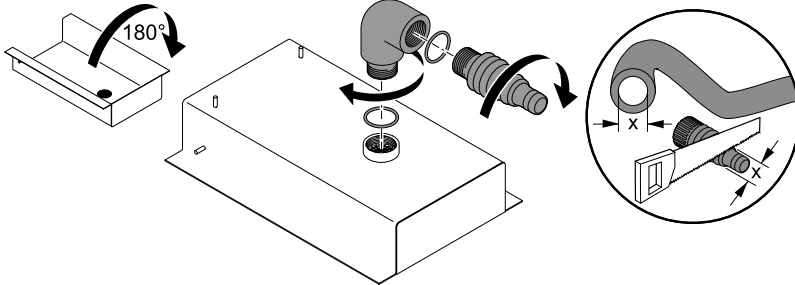

51162

50789

Aquarius Fountain Set 2500

WR 80

	2x 	4x 	1x 	l = 8 m Ø = 1" 	
 min. 30 mm 	5 l	24 l	3 l	4 l	x = 36 l
max. 70 mm 	11 l	56 l	7 l	4 l	x = 78 l

Aquarius Fountain Set 2500

WR 100

	2x 	10x 	$l = 12\text{ m}$ $\varnothing = 1''$ 	
 min. 30 mm 	5 l	60 l	6 l	71 l (x)
max. 70 mm 	11 l	140 l	6 l	157 l (x)

Aquarius Fountain Set 2500

WR 60

	2x 	1x 	$l = 5\text{ m}$ $\varnothing = 1''$ 	
 min. 30 mm 	5 l	6 l	2.5 l	13.5 l (x)
max. 70 mm 	11 l	14 l	2.5 l	27.5 l (x)

Aquarius Fountain
Set 2500

WR 60

	2x 	2x 	1x 	l = 6 m Ø = 1" 	
 min. 30 mm	5 l +	12 l +	3 l +	3 l =	23 l (x)
max. 70 mm	11 l +	28 l +	7 l +	3 l =	49 l (x)