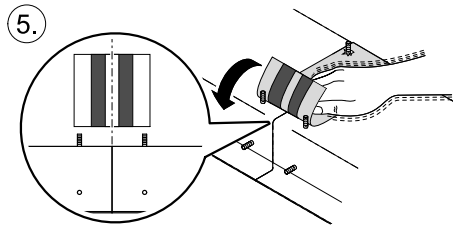

51162

50789

Aquarius Fountain Set 2500

WR 80

	2x 	4x 	1x 	l = 8 m Ø = 1" 	
 min. 30 mm 	5 l	24 l	3 l	4 l	x = 36 l
max. 70 mm 	11 l	56 l	7 l	4 l	x = 78 l

Aquarius Fountain Set 2500

WR 100

	2x 	10x 	$l = 12\text{ m}$ $\varnothing = 1''$ 	
 min. 30 mm 	5 l	60 l	6 l	71 l (x)
max. 70 mm 	11 l	140 l	6 l	157 l (x)

Aquarius Fountain Set 2500

WR 60

	2x 	1x 	$l = 5\text{ m}$ $\varnothing = 1''$ 	
 min. 30 mm 	5 l	6 l	2.5 l	13.5 l (x)
max. 70 mm 	11 l	14 l	2.5 l	27.5 l (x)

Aquarius Fountain
Set 2500

WR 60

	2x 	2x 	1x 	l = 6 m Ø = 1" 	
 min. 30 mm	5 l +	12 l +	3 l +	3 l =	23 l (x)
max. 70 mm	11 l +	28 l +	7 l +	3 l =	49 l (x)