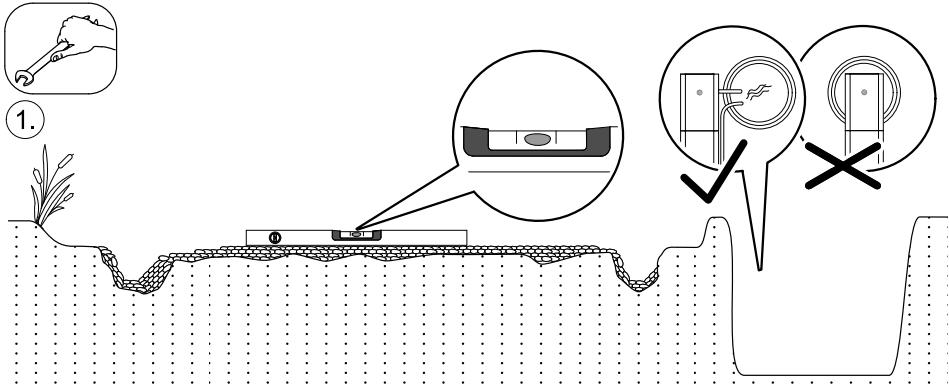

51162

50789

Aquarius Fountain Set 2500

WR 80

	2x 	4x 	1x 	l = 8 m Ø = 1" 	
 min. 30 mm 	5 l	24 l	3 l	4 l	x = 36 l
max. 70 mm 	11 l	56 l	7 l	4 l	x = 78 l

Aquarius Fountain Set 2500

WR 100

	2x 	10x 	$l = 12\text{ m}$ $\varnothing = 1''$ 	
 min. 30 mm 	5 l	60 l	6 l	71 l (x)
max. 70 mm 	11 l	140 l	6 l	157 l (x)

Aquarius Fountain Set 2500

WR 60

	2x 	1x 	$l = 5\text{ m}$ $\varnothing = 1''$ 	
 min. 30 mm 	5 l	6 l	2.5 l	13.5 l (x)
max. 70 mm 	11 l	14 l	2.5 l	27.5 l (x)

Aquarius Fountain
Set 2500

WR 60

	2x 	2x 	1x 	l = 6 m Ø = 1" 	
 min. 30 mm	5 l +	12 l +	3 l +	3 l =	23 l (x)
max. 70 mm	11 l +	28 l +	7 l +	3 l =	49 l (x)