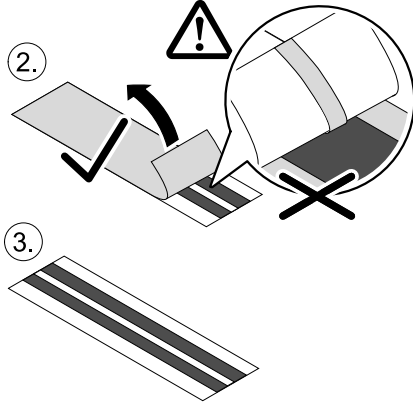

51162

50789

Aquarius Fountain Set 2500

WR 80

	2x 	4x 	1x 	l = 8 m Ø = 1" 	
 min. 30 mm 	5 l	24 l	3 l	4 l	x = 36 l
max. 70 mm 	11 l	56 l	7 l	4 l	x = 78 l

Aquarius Fountain Set 2500

WR 100

	2x 	10x 	$l = 12\text{ m}$ $\varnothing = 1''$ 	
 min. 30 mm 	5 l	60 l	6 l	71 l (x)
max. 70 mm 	11 l	140 l	6 l	157 l (x)

Aquarius Fountain Set 2500

WR 60

	2x 	1x 	$l = 5\text{ m}$ $\varnothing = 1''$ 	
 min. 30 mm 	5 l	6 l	2.5 l	13.5 l (x)
max. 70 mm 	11 l	14 l	2.5 l	27.5 l (x)

Aquarius Fountain
Set 2500

WR 60

	2x 	2x 	1x 	l = 6 m Ø = 1" 	
 min. 30 mm	5 l +	12 l +	3 l +	3 l =	23 l (x)
max. 70 mm	11 l +	28 l +	7 l +	3 l =	49 l (x)