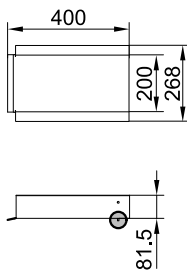

50781

50809

50789

50800

51162

50801

50800

50781
50809

51162

50789

Aquarius Fountain Set 2500

WR 80

	2x 	4x 	1x 	l = 8 m Ø = 1" 	
 min. 30 mm 	5 l	24 l	3 l	4 l	x = 36 l
max. 70 mm 	11 l	56 l	7 l	4 l	x = 78 l

Aquarius Fountain Set 2500

WR 100

	2x 	10x 	$l = 12\text{ m}$ $\varnothing = 1''$ 	
 min. 30 mm 	5 l	60 l	6 l	71 l (x)
max. 70 mm 	11 l	140 l	6 l	157 l (x)

Aquarius Fountain Set 2500

WR 60

	2x 	1x 	$l = 5\text{ m}$ $\varnothing = 1''$ 	
 min. 30 mm 	5 l	6 l	2.5 l	13.5 l (x)
max. 70 mm 	11 l	14 l	2.5 l	27.5 l (x)

Aquarius Fountain
Set 2500

WR 60

	2x 	2x 	1x 	l = 6 m Ø = 1" 	
 min. 30 mm	5 l +	12 l +	3 l +	3 l =	23 l (x)
max. 70 mm	11 l +	28 l +	7 l +	3 l =	49 l (x)