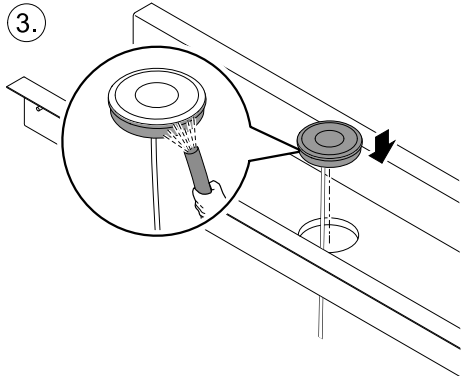

51162

50789

Aquarius Fountain Set 2500

WR 80

	2x 	4x 	1x 	l = 8 m Ø = 1" 	
 min. 30 mm 	5 l	24 l	3 l	4 l	x = 36 l
max. 70 mm 	11 l	56 l	7 l	4 l	x = 78 l

Aquarius Fountain Set 2500

WR 100

	2x 	10x 	$l = 12\text{ m}$ $\varnothing = 1''$ 	
 min. 30 mm 	5 l	60 l	6 l	71 l (x)
max. 70 mm 	11 l	140 l	6 l	157 l (x)

Aquarius Fountain Set 2500

WR 60

	2x 	1x 	$l = 5\text{ m}$ $\varnothing = 1''$ 	
 min. 30 mm 	5 l	6 l	2.5 l	13.5 l (x)
max. 70 mm 	11 l	14 l	2.5 l	27.5 l (x)

Aquarius Fountain
Set 2500

WR 60

	2x 	2x 	1x 	l = 6 m Ø = 1" 	
 min. 30 mm	5 l +	12 l +	3 l +	3 l =	23 l (x)
max. 70 mm	11 l +	28 l +	7 l +	3 l =	49 l (x)