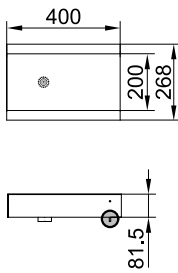

50781

50809

50789

50800

51162

50801

50800

50781
50809

51162

50789

Aquarius Fountain Set 2500

WR 80

	2x 	4x 	1x 	l = 8 m Ø = 1" 	
 min. 30 mm 	5 l	24 l	3 l	4 l	x = 36 l
max. 70 mm 	11 l	56 l	7 l	4 l	x = 78 l

Aquarius Fountain Set 2500

WR 100

	2x 	10x 	$l = 12\text{ m}$ $\varnothing = 1''$ 	
 min. 30 mm 	5 l	60 l	6 l	71 l (x)
max. 70 mm 	11 l	140 l	6 l	157 l (x)

Aquarius Fountain Set 2500

WR 60

	2x 	1x 	$l = 5\text{ m}$ $\varnothing = 1''$ 	
 min. 30 mm 	5 l	6 l	2.5 l	13.5 l (x)
max. 70 mm 	11 l	14 l	2.5 l	27.5 l (x)

Aquarius Fountain
Set 2500

WR 60

	2x 	2x 	1x 	l = 6 m Ø = 1" 	
 min. 30 mm	5 l +	12 l +	3 l +	3 l =	23 l (x)
max. 70 mm	11 l +	28 l +	7 l +	3 l =	49 l (x)